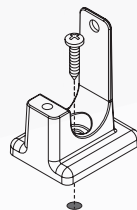

F27PC

F18PC

FEATURES

- 120° Super-LED light assemblies
- Hard-coated lens tubes minimize environmental damages
- Includes “C” clips for snap-in mounting and “P” clips for fixed mounting
- Clear light tube can be rotated to direct light when mounted via “C” clip
- Rubber end caps provide a superior sealed fit around light tubes and wires to ensure moisture resistance
- Redesigned interlocking PC board and connectors provide vibration resistance
- Designed for interior or exterior applications
- Diameter: 3/4” (19mm)
- Five year warranty

MODELS

Model	Length	Amps	Lumens	Candela
F09PC	9” (23cm)	.120	90	30
F18PC	18” (46cm)	.240	180	60
F27PC	27” (69cm)	.360	270	90
F36PC	36” (91cm)	.480	360	120
F45PC	45” (114cm)	.600	450	150
F54PC	54” (137cm)	.720	540	180
F63PC	63” (160cm)	.840	630	210