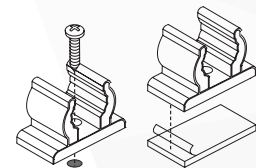

F27PC

F18PC

FEATURES

- 120° Super-LED light assemblies
- Hard-coated lens tubes minimize environmental damages
- Includes “C” clips for snap-in mounting and “P” clips for fixed mounting
- Clear light tube can be rotated to direct light when mounted via “C” clip
- Rubber end caps provide a superior sealed fit around light tubes and wires to ensure moisture resistance
- Redesigned interlocking PC board and connectors provide vibration resistance
- Designed for interior or exterior applications
- Diameter: 3/4” (19mm)
- Five year warranty

MODELS

Model	Length	Amps	Lumens	Candela
F09PC	9” (23cm)	.120	90	30
F18PC	18” (46cm)	.240	180	60
F27PC	27” (69cm)	.360	270	90
F36PC	36” (91cm)	.480	360	120
F45PC	45” (114cm)	.600	450	150
F54PC	54” (137cm)	.720	540	180
F63PC	63” (160cm)	.840	630	210

“P” Clip, screw mounted

“C” Clip, screw or double faced tape mounted

51 Winthrop Road
Chester, Connecticut 06412-0684
(860) 526-9504 www.whelen.com

Whelen Engineering reserves the right to upgrade and improve products without notice.
© 2017 Whelen Engineering Company, Inc. Printed in U.S.A.
NASCAR® is a registered trademark of the National Association for Stock Car Auto Racing, Inc.
Code No. 12425E - 12/12/2017